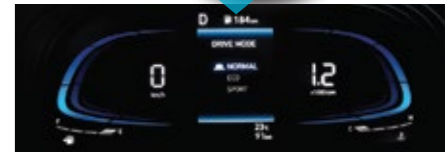

1.0 T-GDi engine

120 Maximum Power PS/6,000 rpm 172 Maximum Torque Nm / 1,500-4,000 rpm

Cruise control

7-speed Dual Clutch Automatic Transmission

Drive Mode selector

Normal Mode

Eco Mode

Sport Mode