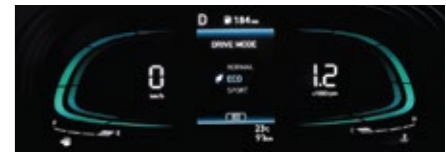

1.0 T-GDi engine

120 Maximum Power PS/6,000 rpm 172 Maximum Torque Nm / 1,500-4,000 rpm

Cruise control

7-speed Dual Clutch Automatic Transmission

Drive Mode selector

Normal Mode

Eco Mode

Sport Mode