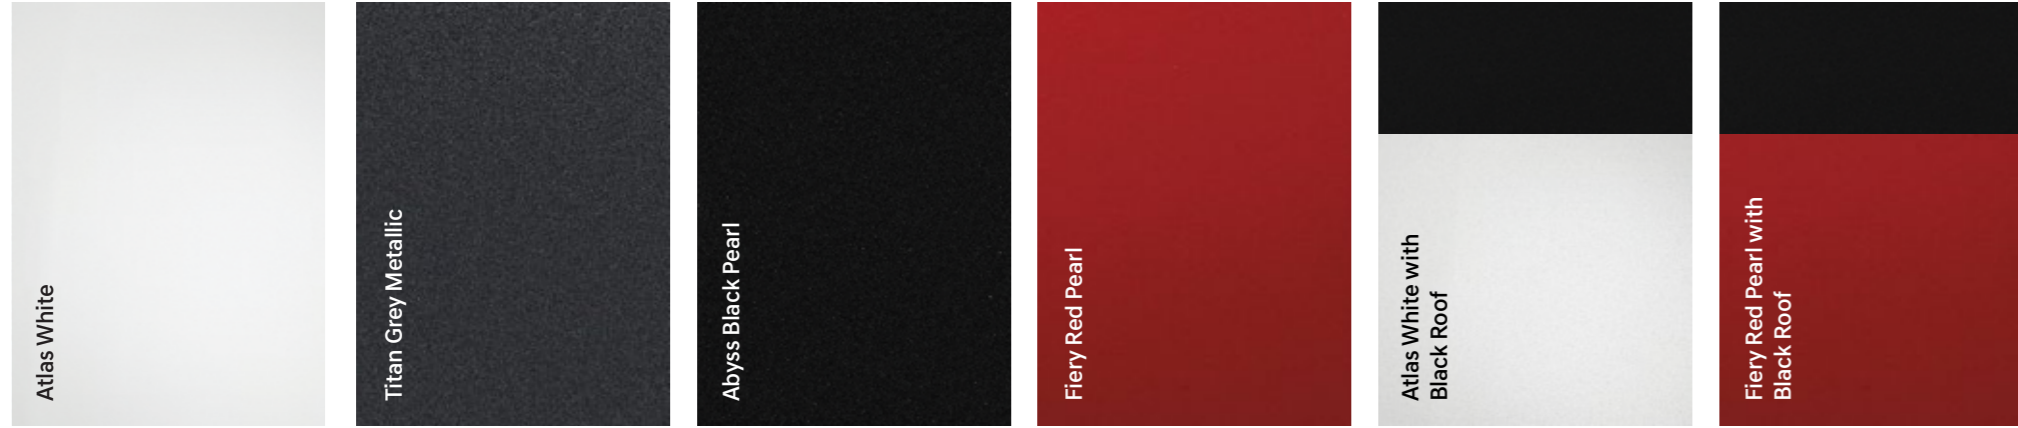

Exterior Colors

Interior Color

Utilities

Power Window with Anti Pitch

Center rear armrest with cup holders

USB charger (2 port)

Smart key & Push button start

Voice recognition button